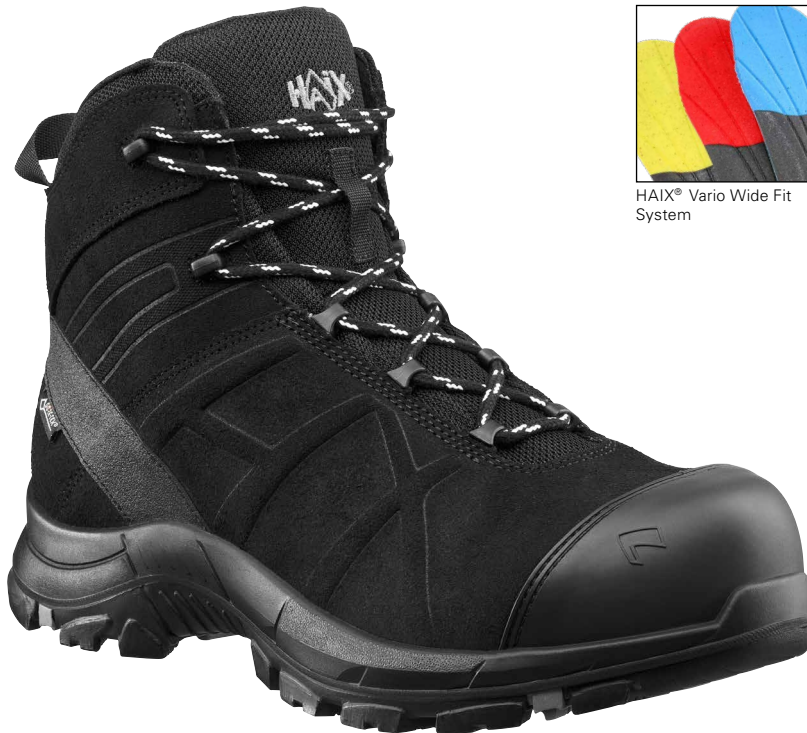

BLACK EAGLE® SAFETY 53 MID

Art. No. 610022

CE EN ISO 20345:2011 S3 HRO HI CI WR SRC

Velour leather, waterproof and extremely breathable with GORE-TEX® Extended, leg height 14.5 cm, antistatic, ESD, sole 019

Available sizes UK 3 – 12, Extra large sizes UK 12½ – 15

610022

HAIX® Vario Wide Fit System

HAIX® Composite Toe Cap

Reflective laces

Upper Material

Velour leather, hydrophobic, breathable, 2.0 – 2.2 mm thick, (5,0 mg/cm²/h)

Inner Lining

GORE-TEX® Performance; waterproof and breathable. Highly abrasion-resistant lining with fleece midlayer. Optimized climate comfort for all year seasons and excessive use. Increased chemical protection.

HAIX® Anti Slip

Very good grip on different terrains by profile configuration and use of a special rubber.

HAIX® Protective sole

Flexible, lightweight and metal-free sole.

Sole

Modern, light weight and sporty sole construction with rubber/PU street/terrain tread, abrasion-proof, for enhanced toe-to-heel support, ideal for cold weather conditions. The lightweight PU cushioning wedge provides optimum wear comfort. Excellent thermal insulation. The non-marking outer sole is resistant to heat, fuel-oil.